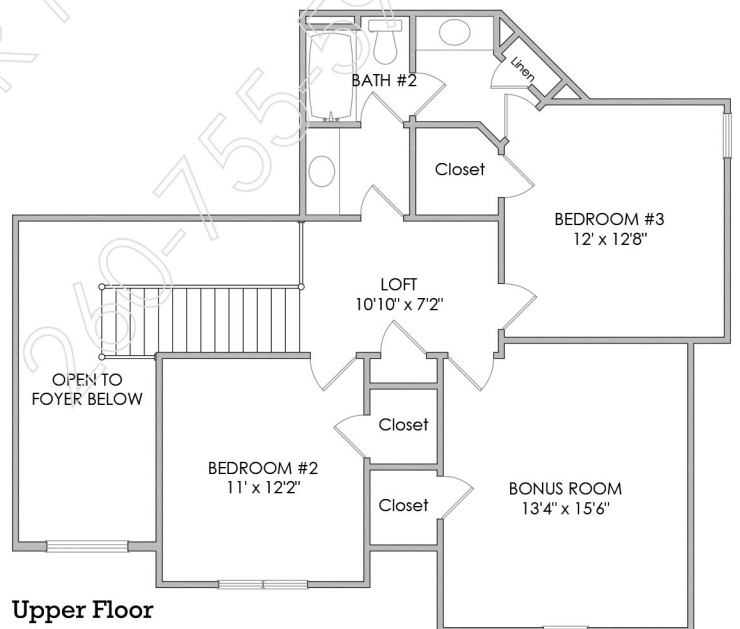

Aubrie

Living Area = 2,489 sq. ft.
 Garage = 725 sq. ft.
 Total = 3,214 sq. ft.

Front Elevation*

Main Floor

Upper Floor

FOR MORE INFORMATION: (260)755-5999
www.starhomesinc.com © - 2003 Star Homes

This design is copyright protected. Any unauthorized use in whole or part is an infringement of copyright laws. *Some features portrayed in illustrations are not included in base price. All dimensions are approximate. Floor plans, specifications, & price are subject to change without notice. Final floor plans & elevations may vary.