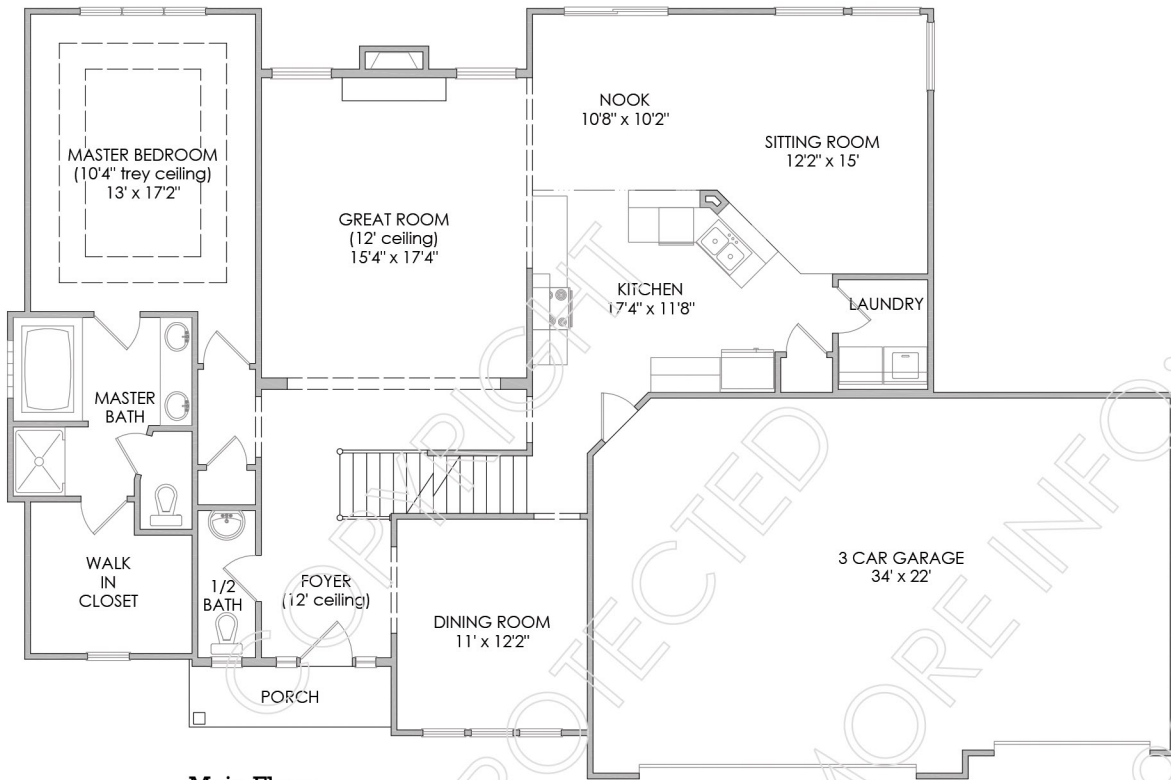

Aubrie

Living Area = 2,489 sq. ft.
 Garage = 725 sq. ft.
 Total = 3,214 sq. ft.

Front Elevation*

Main Floor

Upper Floor

FOR MORE INFORMATION: (260)755-5999
www.starhomesinc.com © - 2003 Star Homes

This design is copyright protected. Any unauthorized use in whole or part is an infringement of copyright laws. *Some features portrayed in illustrations are not included in base price. All dimensions are approximate. Floor plans, specifications, & price are subject to change without notice. Final floor plans & elevations may vary.