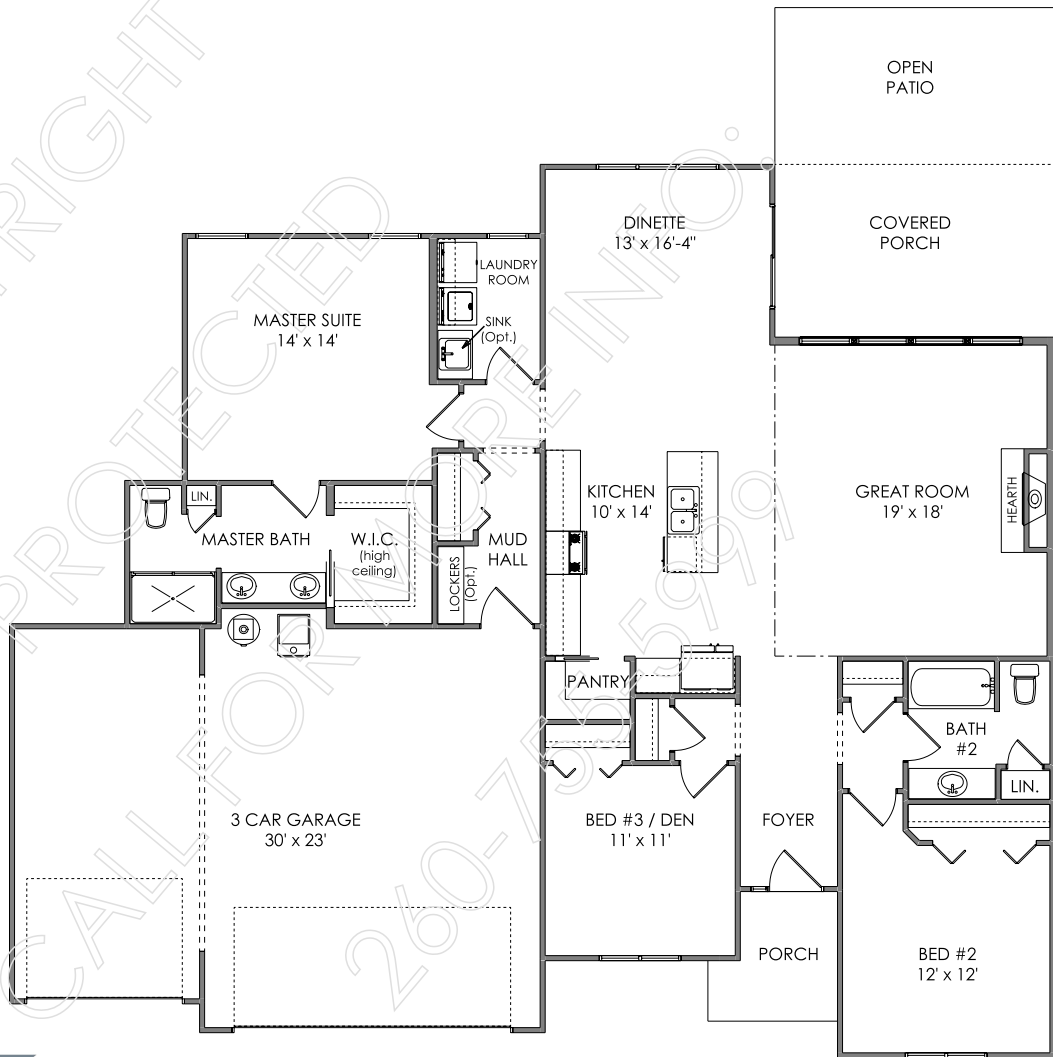

Bay Breeze

Living Area = 1,754 sq. ft.
 Garage = 710 sq. ft.
 Total = 2,464 sq. ft.

Front Elevation*

Main Floor

FOR MORE INFORMATION: (260)755-5999
www.starhomesinc.com © - 2015 Star Homes

*Some features portrayed in illustrations are not included in base price. All dimensions are approximate. Floor plans, specifications, and price are subject to change without notice. Final floor plans and elevations may vary.