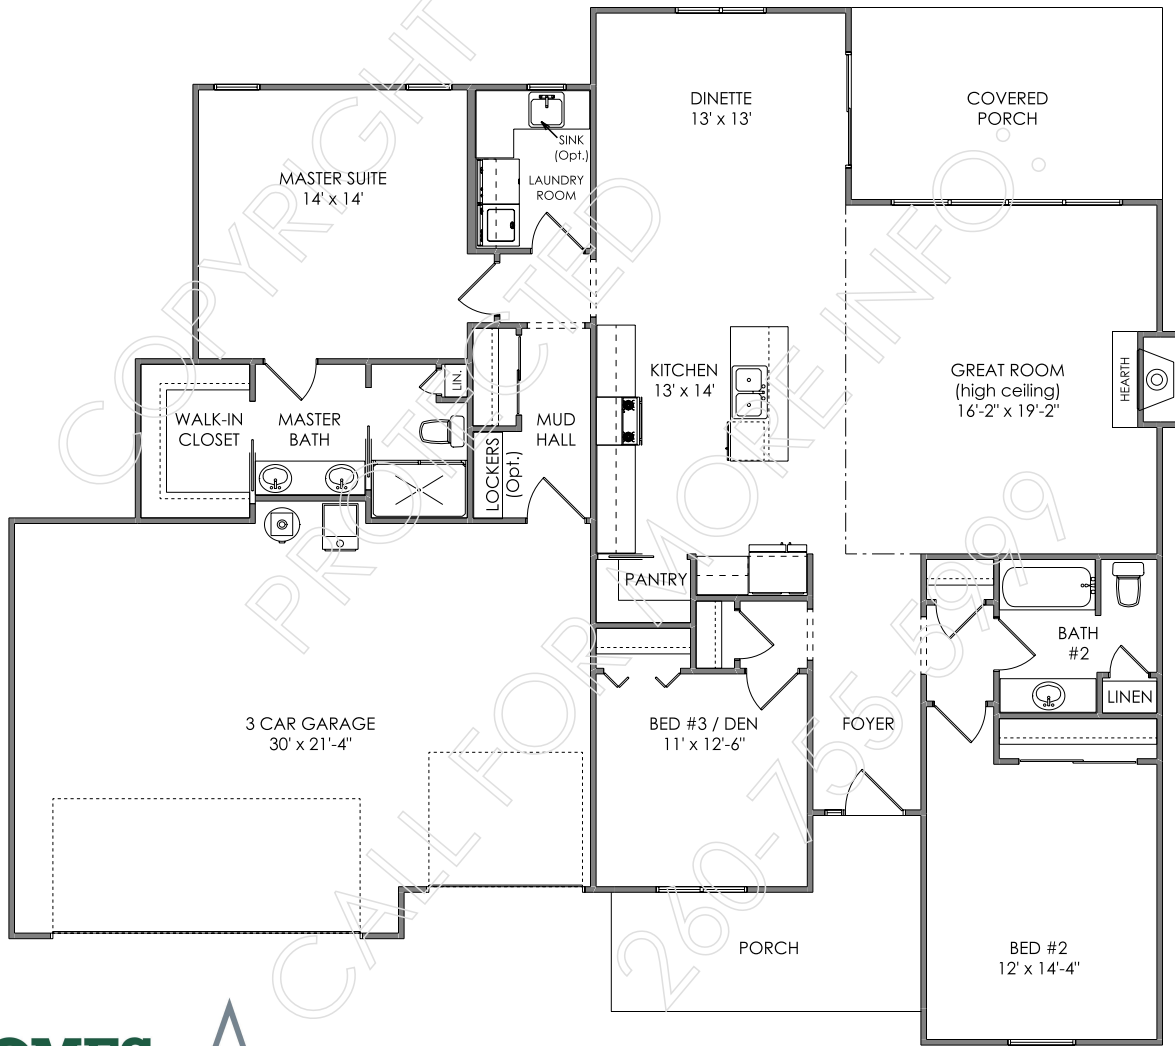

Florence

Living Area = 1,785 sq. ft.
 Garage = 643 sq. ft.
 Total = 2,428 sq. ft.

Front Elevation*

Main Floor

FOR MORE INFORMATION: (260)755-5999
www.starhomesinc.com © - 2017 Star Homes

This design is copyright protected. Any unauthorized use in whole or part is an infringement of copyright laws. *Some features portrayed in illustrations are not included in base price. All dimensions are approximate. Floor plans, specifications, & price are subject to change without notice. Final floor plans & elevations may vary.