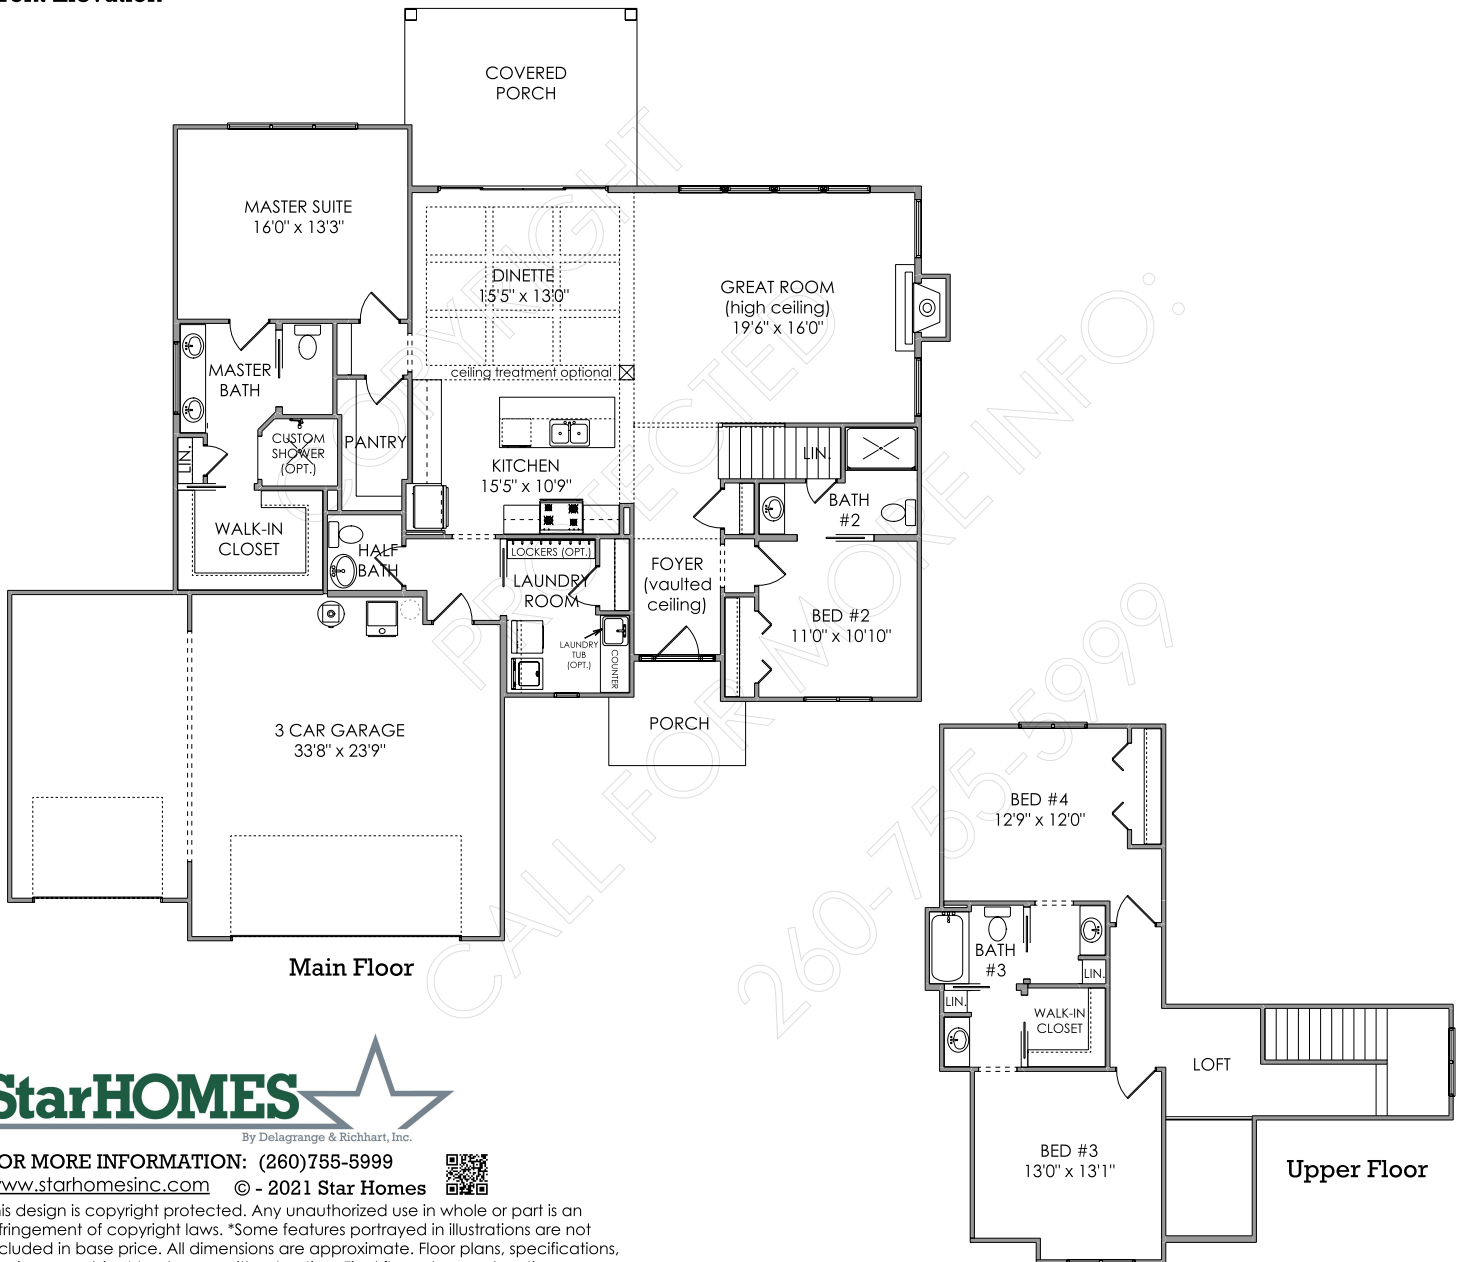

Jules

Living Area = 2,400 sq. ft.
 Garage = 786 sq. ft.
 Total = 3,186 sq. ft.

Front Elevation*

FOR MORE INFORMATION: (260)755-5999

www.starhomesinc.com © - 2021 Star Homes

This design is copyright protected. Any unauthorized use in whole or part is an infringement of copyright laws. *Some features portrayed in illustrations are not included in base price. All dimensions are approximate. Floor plans, specifications, & price are subject to change without notice. Final floor plans & elevations may vary.