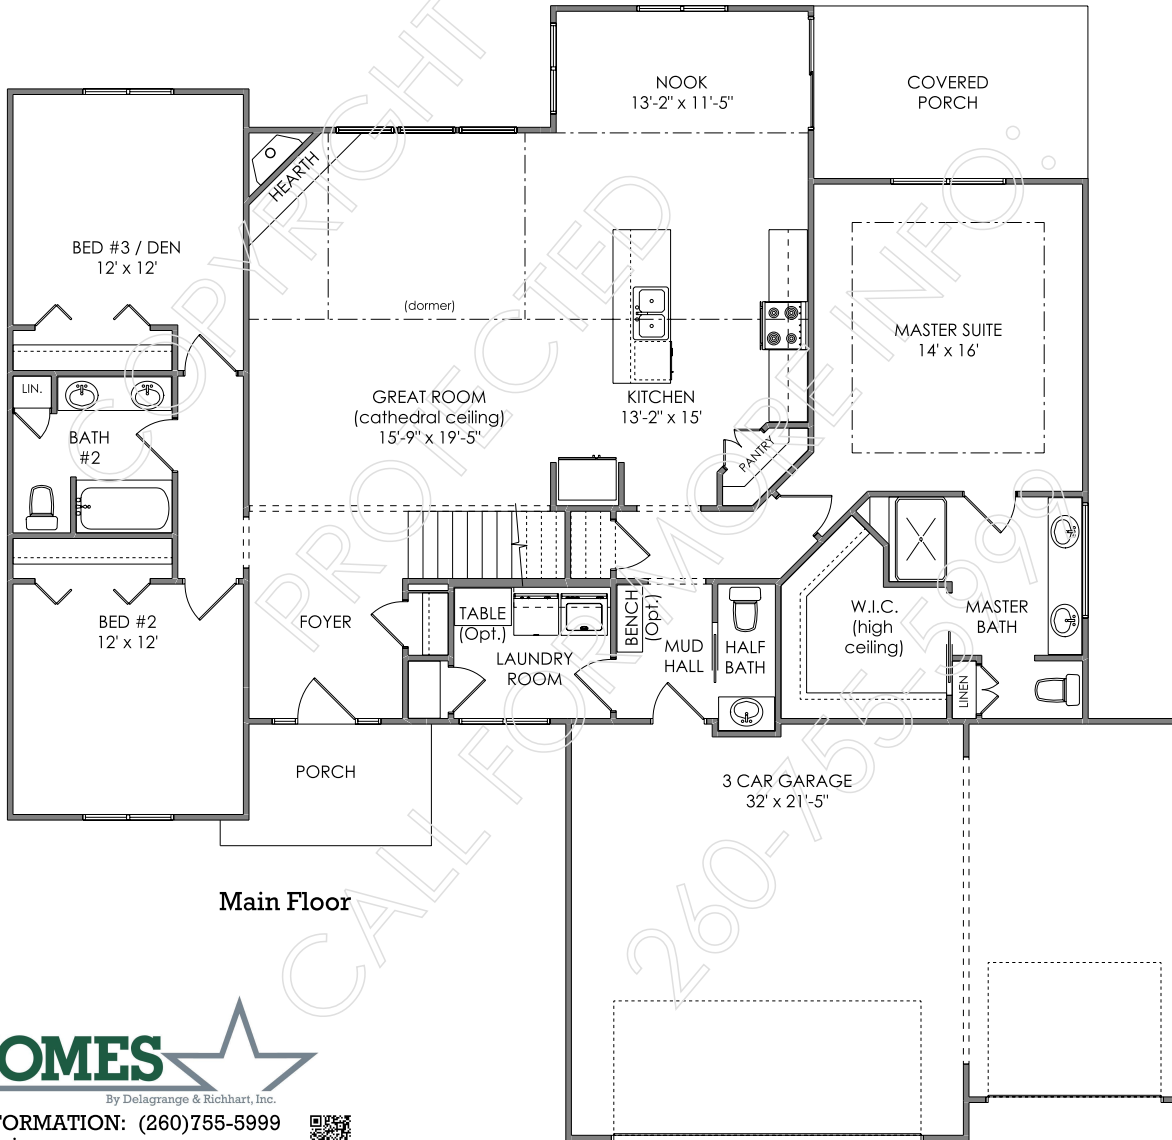

Juliette

Living Area = 1,889 sq. ft.
Garage = 672 sq. ft.
Total = 2,561 sq. ft.

Front Elevation*

Main Floor

FOR MORE INFORMATION: (260)755-5999
www.starhomesinc.com © - 2017 Star Homes 

This design is copyright protected. Any unauthorized use in whole or part is an infringement of copyright laws. *Some features portrayed in illustrations are not included in base price. All dimensions are approximate. Floor plans, specifications, & price are subject to change without notice. Final floor plans & elevations may vary.