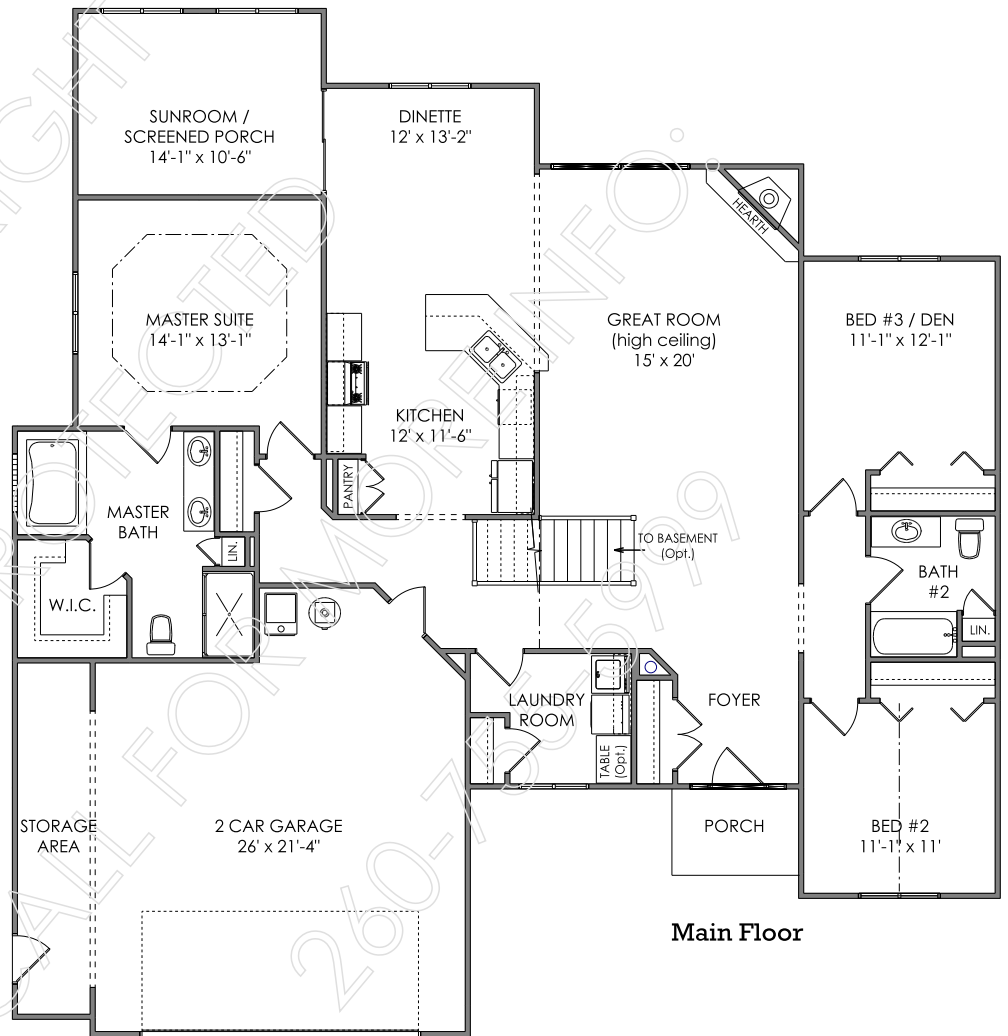

Maritime Manor

Living Area = 1,989 sq. ft.
Garage = 604 sq. ft.
Total = 2,593 sq. ft.

Front Elevation*

Main Floor

By Delagrangre & Richhart, Inc.

FOR MORE INFORMATION: (260)755-5999

www.starhomesinc.com © - 2015 Star Homes

*Some features portrayed in illustrations are not included in base price. All dimensions are approximate. Floor plans, specifications, and price are subject to change without notice. Final floor plans and elevations may vary.