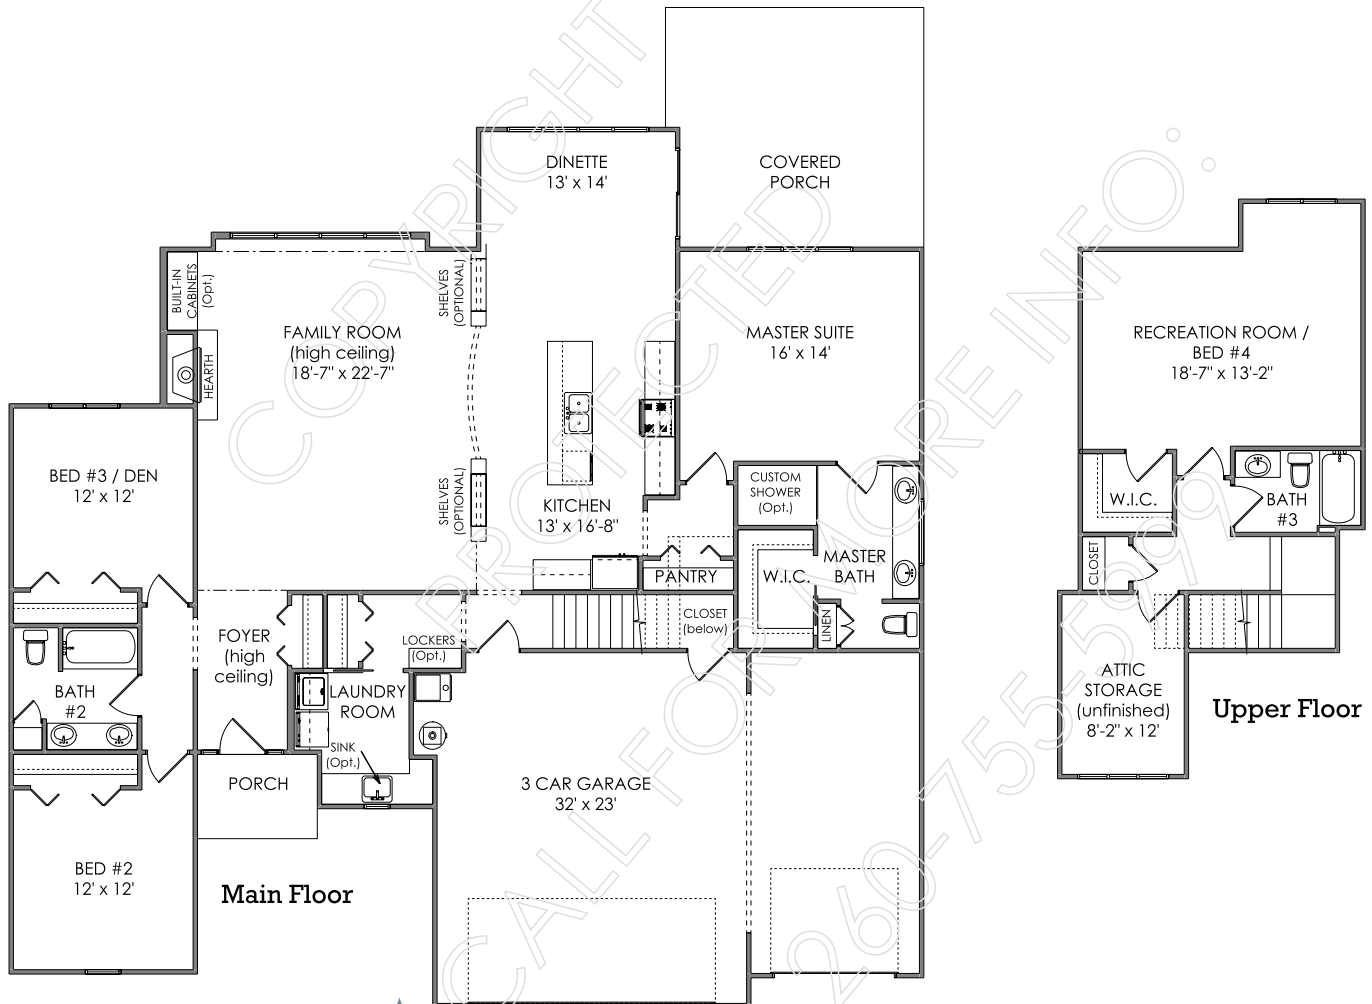

Pierre

Living Area = 2,539 sq. ft.
 Garage = 758 sq. ft.
 Total = 3,297 sq. ft.

Front Elevation*

FOR MORE INFORMATION: (260)755-5999
www.starhomesinc.com © - 2017 Star Homes

This design is copyright protected. Any unauthorized use in whole or part is an infringement of copyright laws. *Some features portrayed in illustrations are not included in base price. All dimensions are approximate. Floor plans, specifications, & price are subject to change without notice. Final floor plans & elevations may vary.