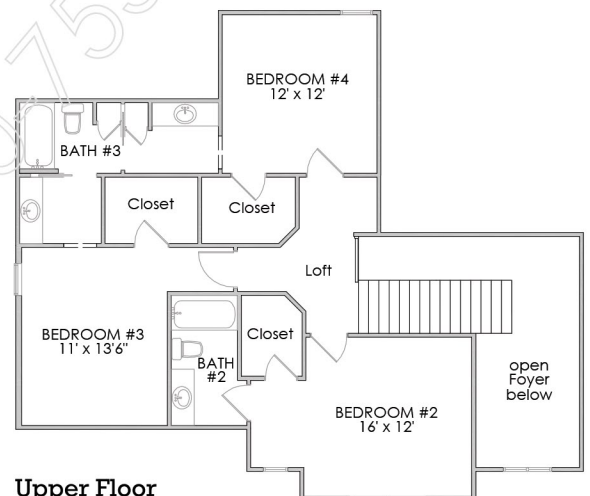

Rockford

Living Area = 2,803 sq. ft.
 Garage = 908 sq. ft.
 Total = 3,711 sq. ft.

Front Elevation*

Main Floor

Upper Floor

FOR MORE INFORMATION: (260)755-5999
www.starhomesinc.com © - 2012 Star Homes

This design is copyright protected. Any unauthorized use in whole or part is an infringement of copyright laws. *Some features portrayed in illustrations are not included in base price. All dimensions are approximate. Floor plans, specifications, & price are subject to change without notice. Final floor plans & elevations may vary.