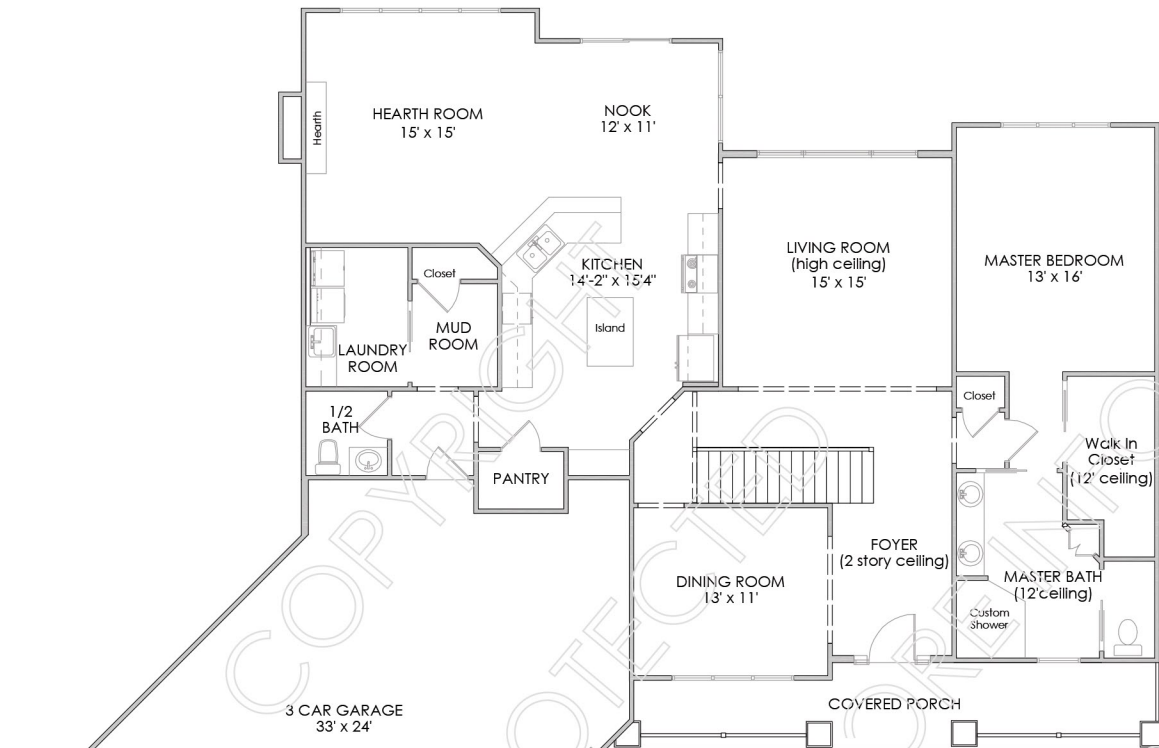

Rockford

Living Area = 2,803 sq. ft.
 Garage = 908 sq. ft.
 Total = 3,711 sq. ft.

Front Elevation*

Main Floor

Upper Floor

FOR MORE INFORMATION: (260)755-5999
www.starhomesinc.com © - 2012 Star Homes

This design is copyright protected. Any unauthorized use in whole or part is an infringement of copyright laws. *Some features portrayed in illustrations are not included in base price. All dimensions are approximate. Floor plans, specifications, & price are subject to change without notice. Final floor plans & elevations may vary.