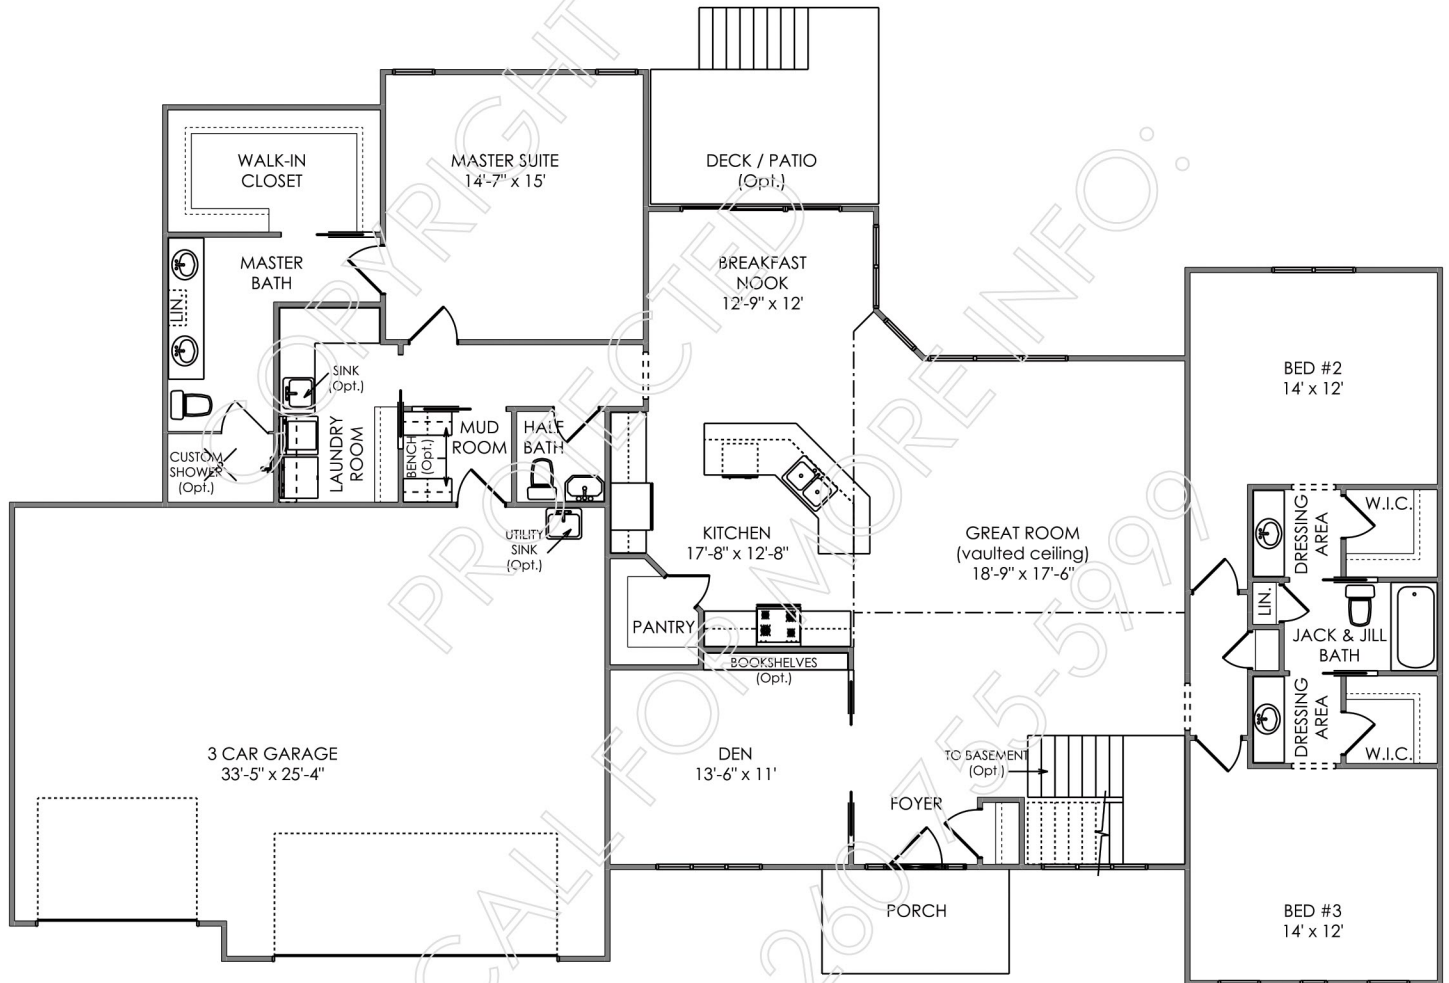

# Josephine

Living Area = 2,293 sq. ft.  
 Garage = 853 sq. ft.  
 Total = 3,146 sq. ft.

Front Elevation\*

Main Floor

FOR MORE INFORMATION: (260)755-5999

[www.starhomesinc.com](http://www.starhomesinc.com) © - 2015 Star Homes

This design is copyright protected. Any unauthorized use in whole or part is an infringement of copyright laws. \*Some features portrayed in illustrations are not included in base price. All dimensions are approximate. Floor plans, specifications, & price are subject to change without notice. Final floor plans & elevations may vary.