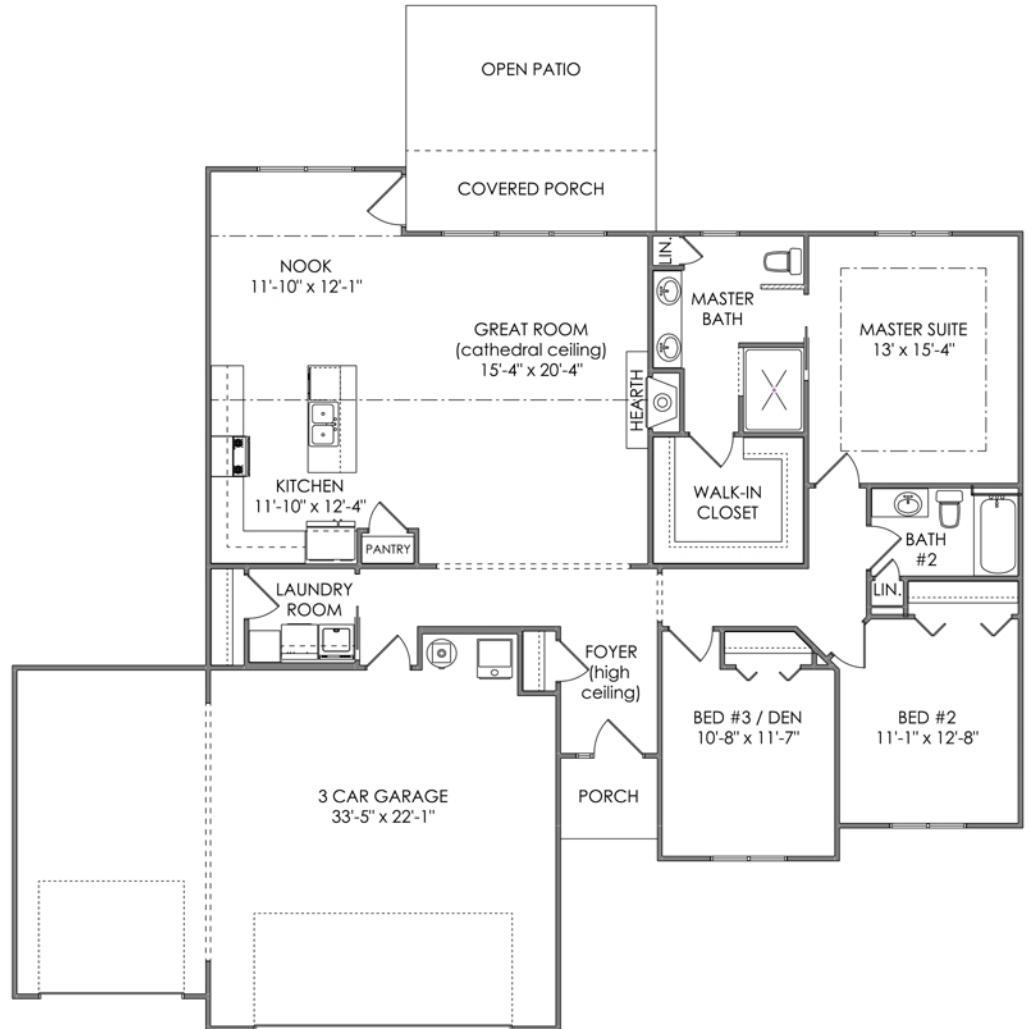

2 Cottages of Milagro

Living Area = 1,691 sq. ft.
 Garage = 749 sq. ft.
 Total = 2,440 sq. ft.

Front Elevation*

Main Floor

FOR MORE INFORMATION: (260)755-5999
www.starhomesinc.com © - 2018 Star Homes

This design is copyright protected. Any unauthorized use in whole or part is an infringement of copyright laws. *Some features portrayed in illustrations are not included in base price. All dimensions are approximate. Floor plans, specifications, & price are subject to change without notice. Final floor plans & elevations may vary.