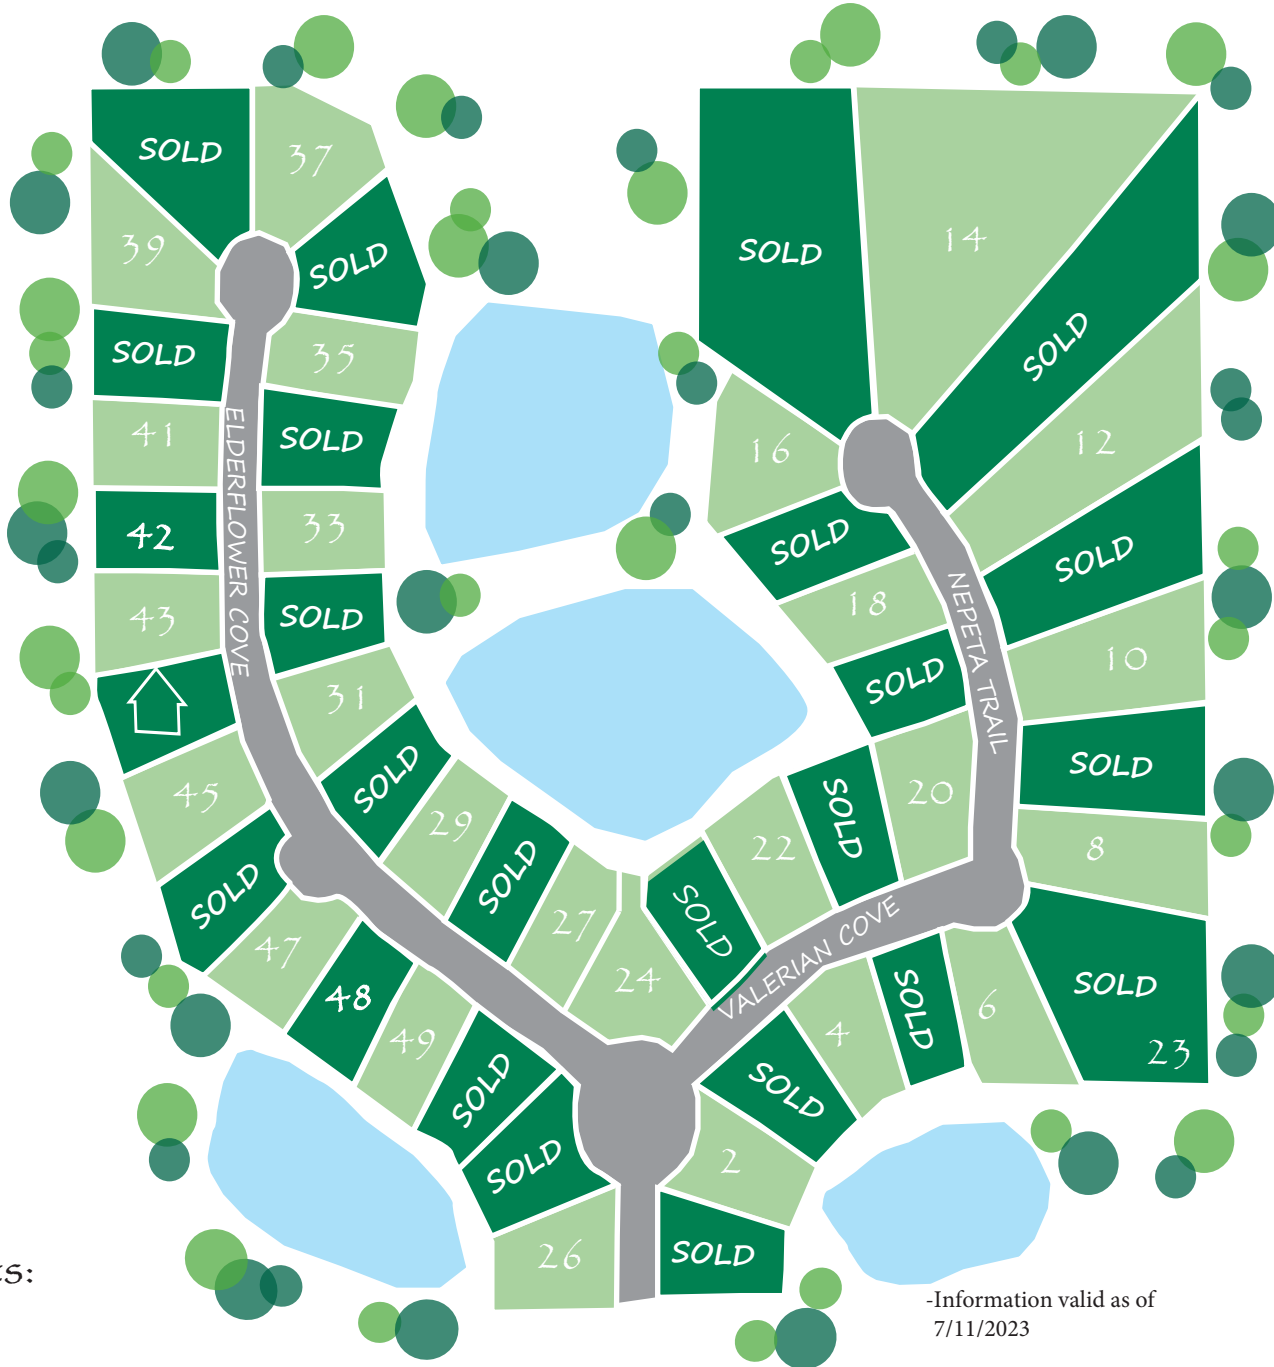

SAGE POINTE

Lot Information:

Lot 42: \$76,900

Lot 44: *Model Home Coming Soon!*

Lot 48: \$84,900

Requirements:

Ranch:
1,600 sq. ft.

Two-story:
2,000 combined
total sq. ft.